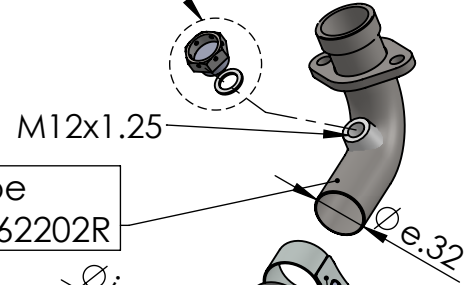

OPTIONAL  
cod.5683

Header pipe  
Cod.3014362202R

Carbon end cap set  
Cod.3014000701R

S.S end cap set  
Cod.3014054711R

$\Phi 1,75$

$\Phi e.75$

$\Phi 32$

Manifold kit  
Cod.3014316202R

Manifold clamp  
Cod.300041530R

Spring and rubber  
replacement kit  
Cod.303949001R

Muffler repack kit  
Cod.414205R

Outer sleeve  
replacement kit  
cod.3014059010VLR

Muffler kit  
Cod.3014059481R

Belts and rivets kit  
Cod.0814054010R

## ART. 14071 SPARE PARTS

VESPA GTS 300 HPE / RACING SIXTIES / SUPER / SEI GIORNI /  
SPORT / TECH / TOURING

(A) FITTING KIT Cod. 3014316601R